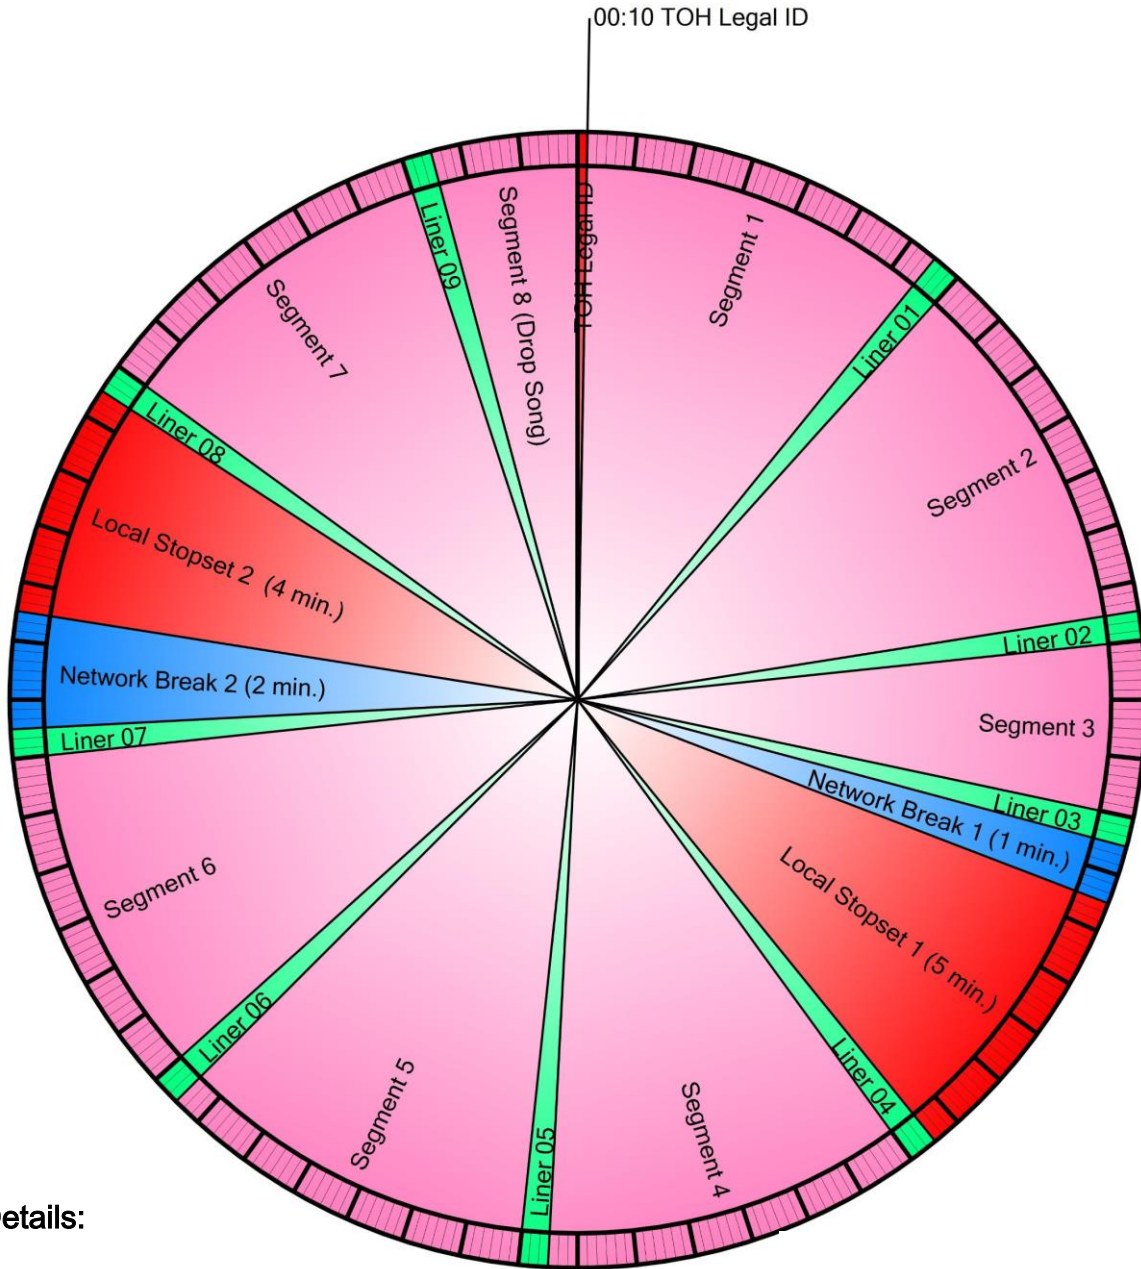

TASTE OF COUNTRY

Show Details:

- 5 Hour Show
- 40 Segment Carts
- 30 Network Spot Carts
- 45 Liner Carts

Available exclusively via Synchronicity.co
 Technical Support 888-420-7590x1